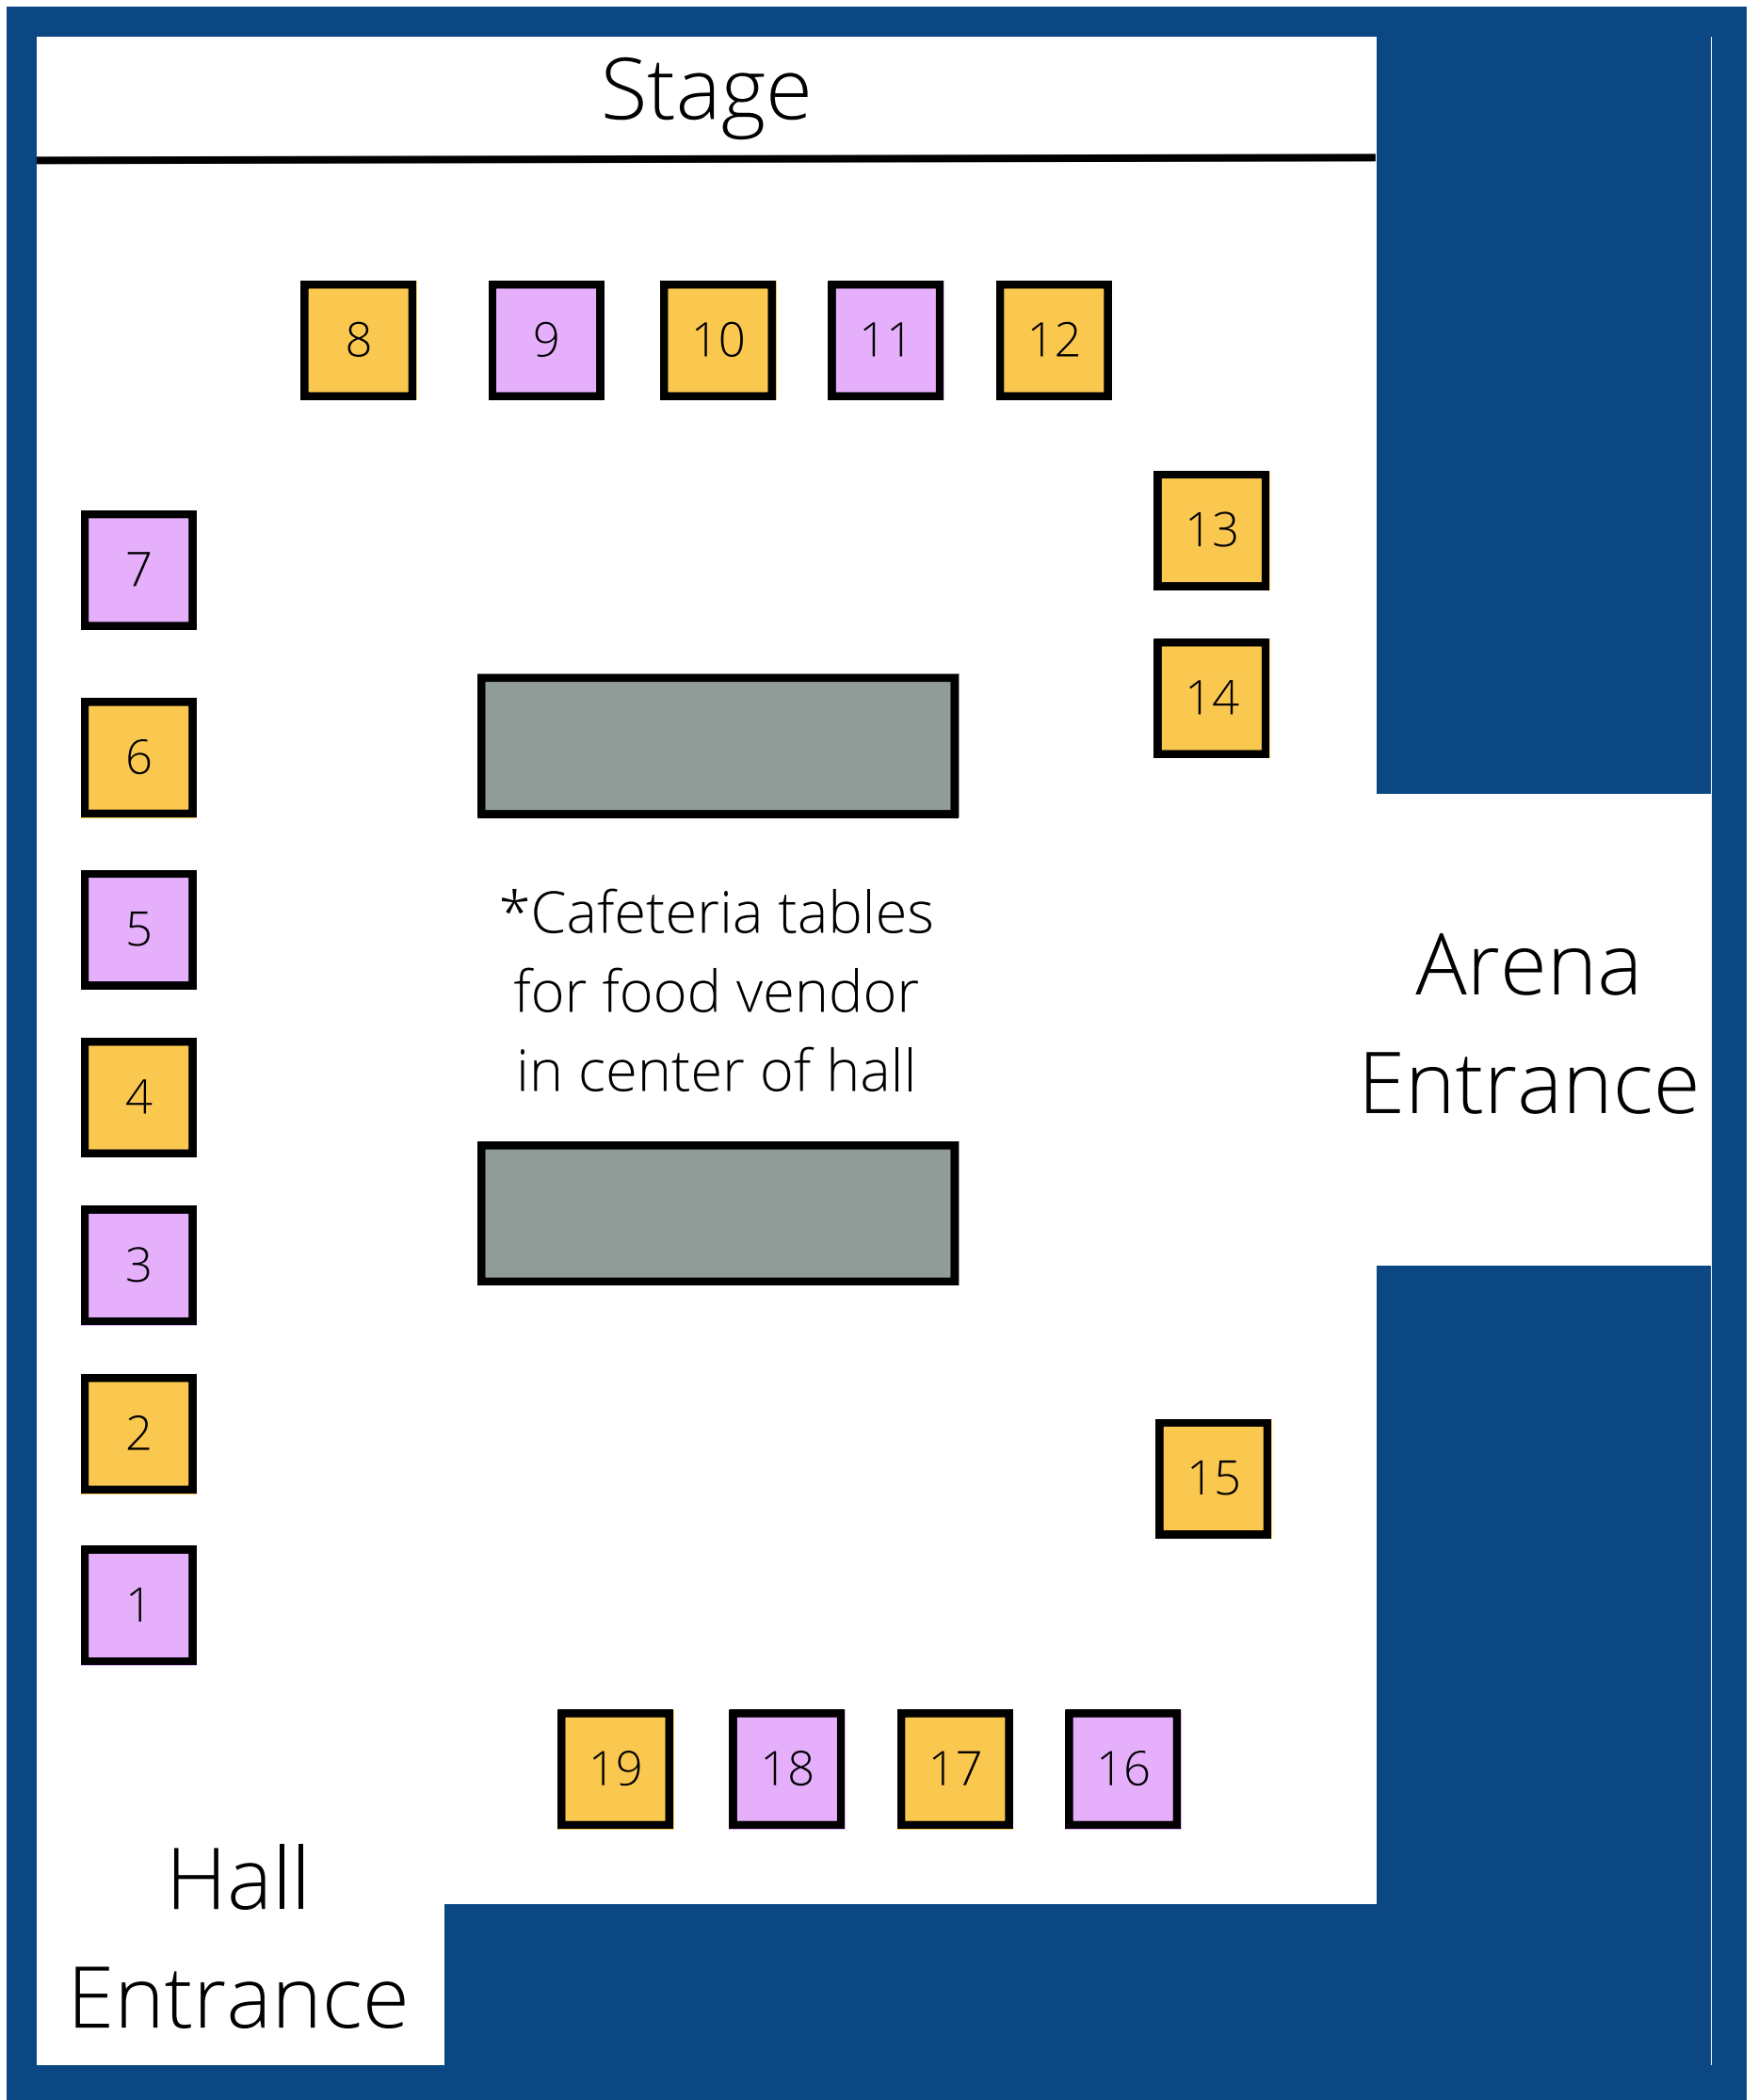

# Neustadt Craft Show Arena Booth Arrangement

\*Booth locations are approximate and subject to change\*

**For details / registration please visit:**  
**[www.WestGrey.com/CraftShow](http://www.WestGrey.com/CraftShow)**

# Neustadt Craft Show Hall Booth Arrangement

\*Booth locations are approximate and subject to change\*

 = Hydro Booth  = Standard Booth

**For details / registration please visit:  
[www.WestGrey.com/CraftShow](http://www.WestGrey.com/CraftShow)**