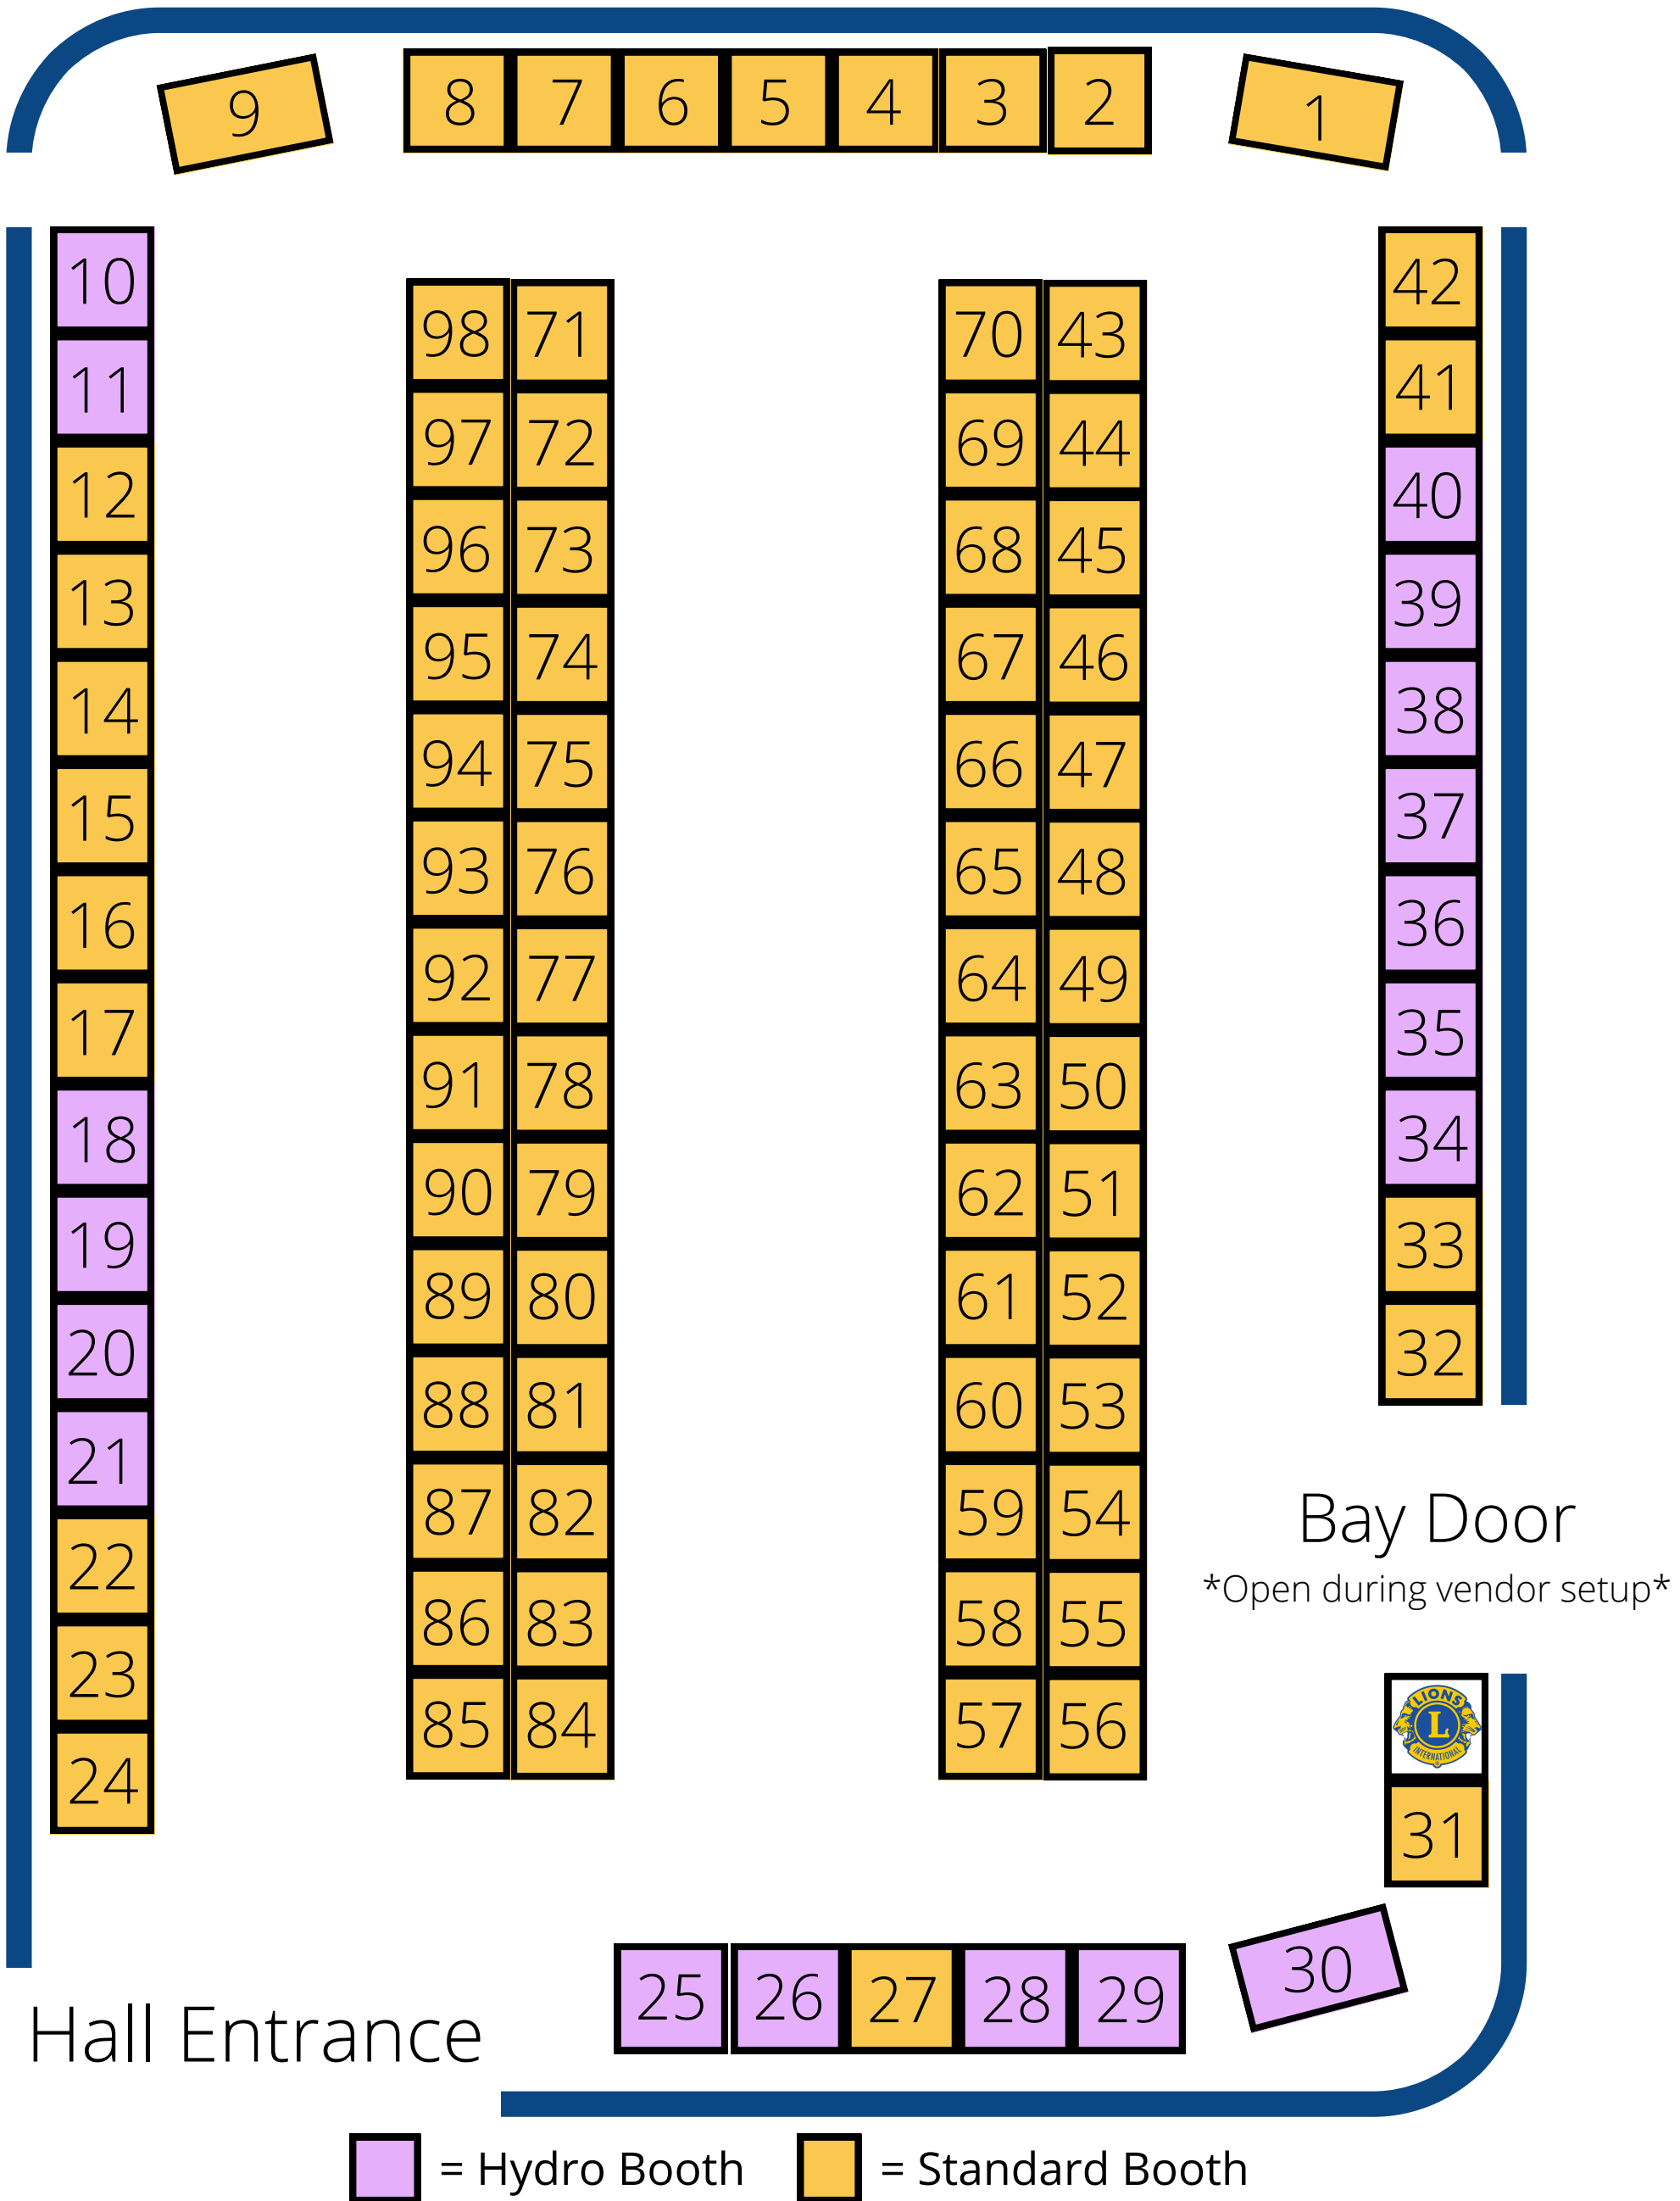

# Neustadt Craft Show Arena Booth Arrangement

\*Booth locations are approximate and subject to change\*

**For details / registration please visit:**  
**[www.WestGrey.com/CraftShow](http://www.WestGrey.com/CraftShow)**

# Neustadt Craft Show Hall Booth Arrangement

\*Booth locations are approximate and subject to change\*

 = Hydro Booth  = Standard Booth

**For details / registration please visit:  
[www.WestGrey.com/CraftShow](http://www.WestGrey.com/CraftShow)**